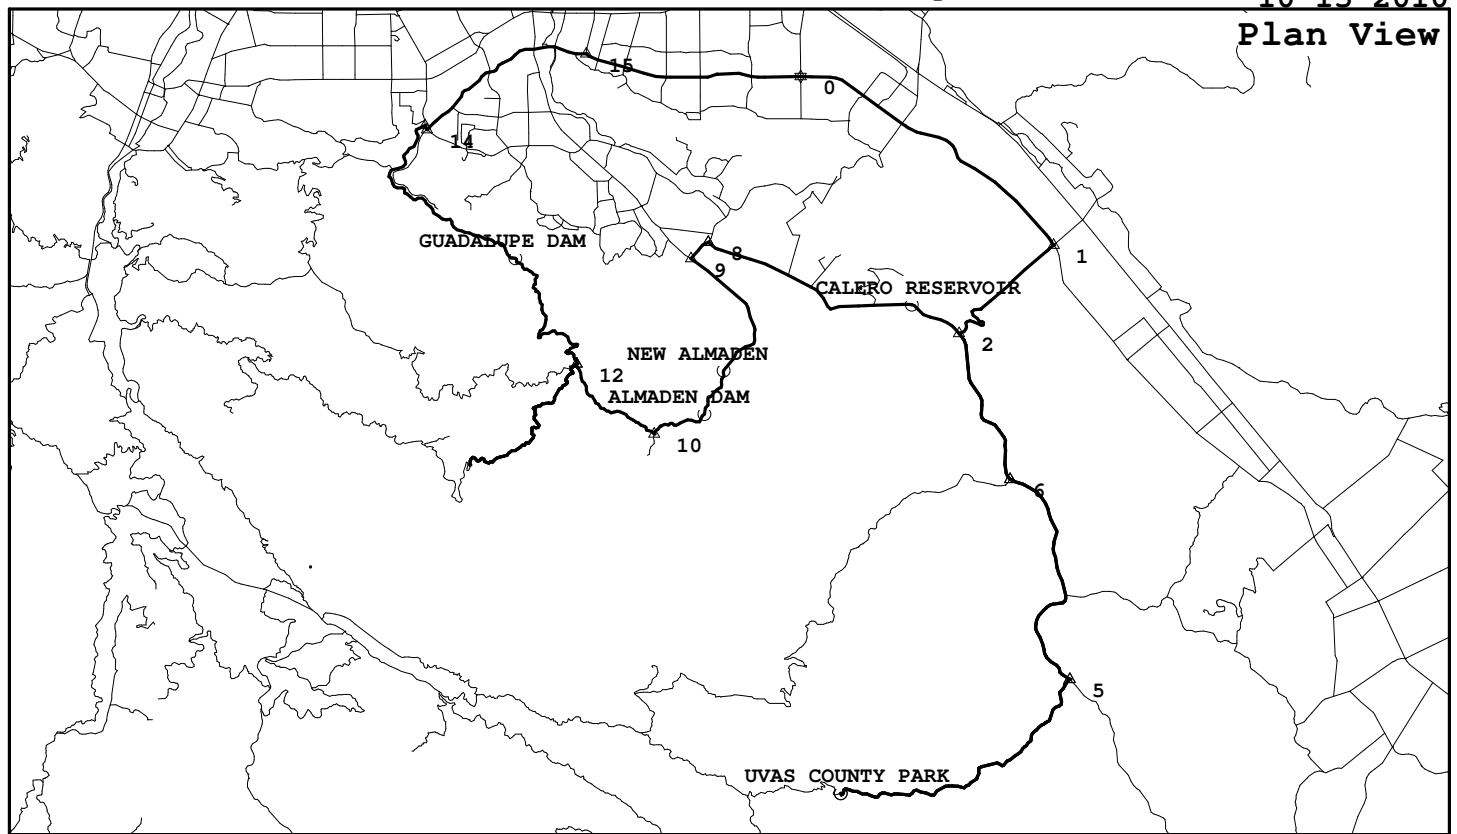

Bailey/Buffalo, Croy, Hicks East, Mt. Umunhum

STC042, 56.8 miles, 4284. feet of climbing

10-13-2010

<http://BikeMaster.home.att.net/>