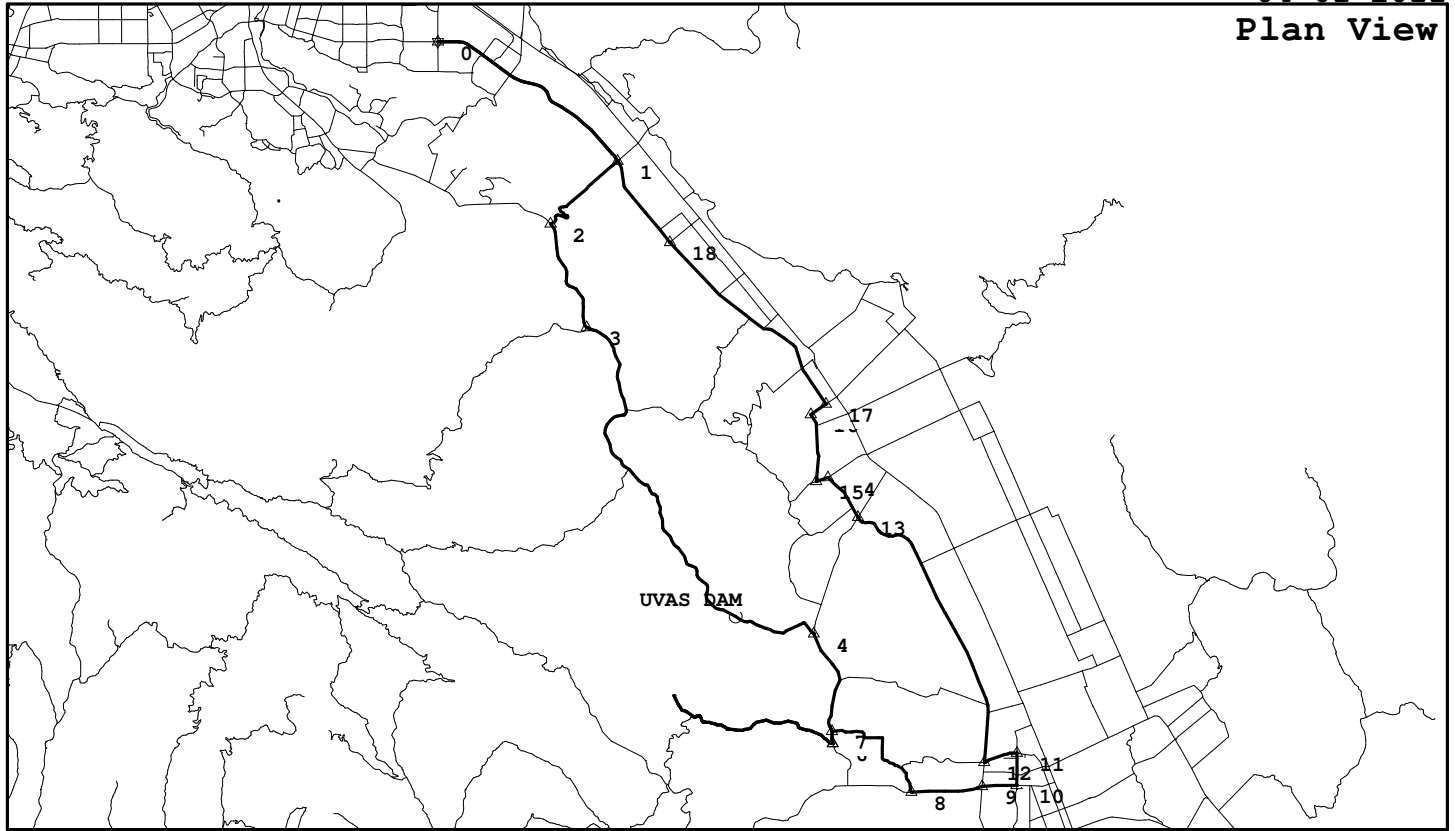

Bailey/Buffalo, Redwood Retreat, Gilroy

STC046, 56.6 miles, 1630. feet of climbing

04-01-2011

Plan View

<http://BikeMaster.home.att.net/>