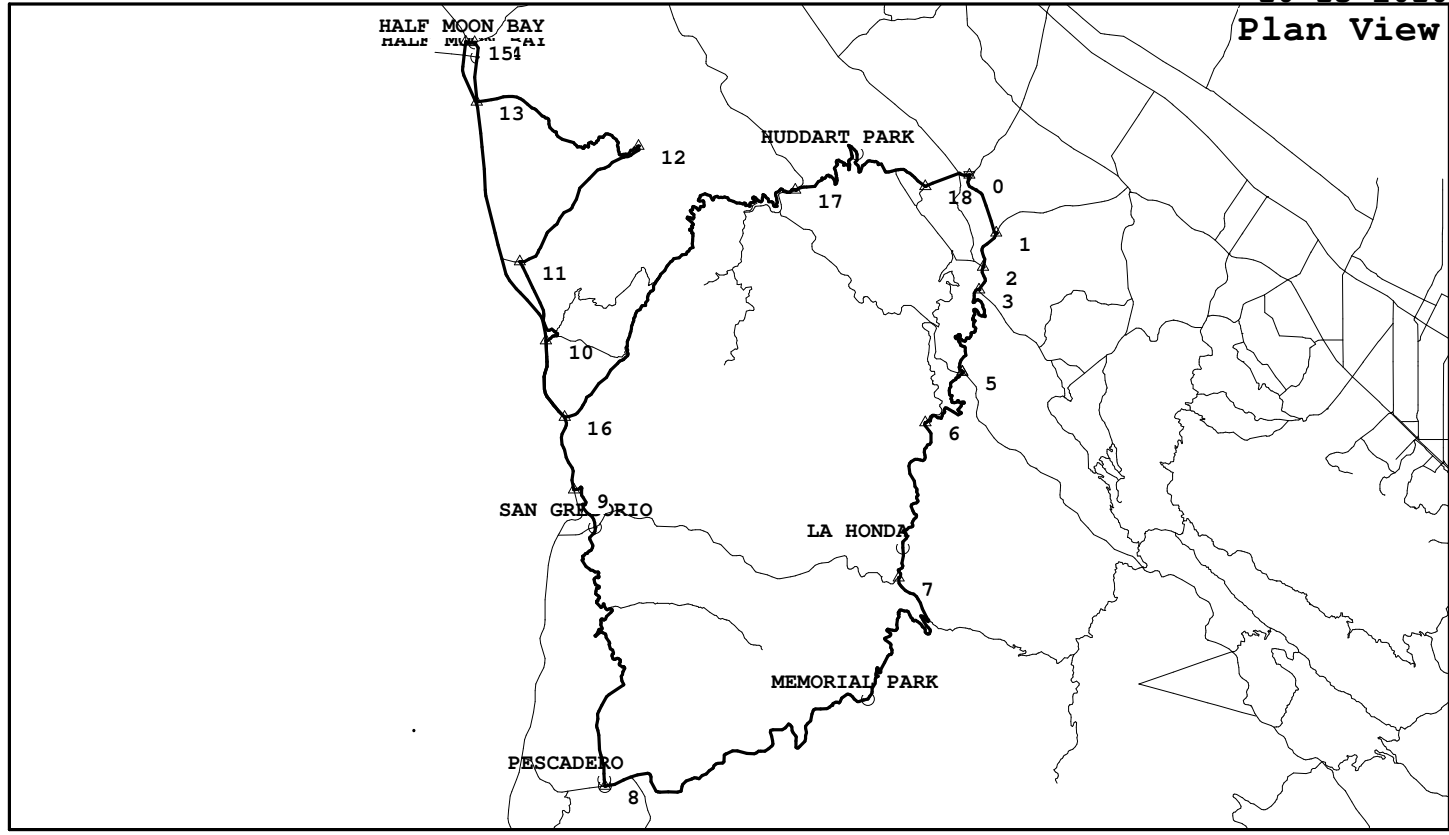

Old La Honda, Pescadero, Stage, Higgins, Tunitas

WSW017, 71.6 miles, 6621. feet of climbing

10-13-2010

<http://BikeMaster.home.att.net/>