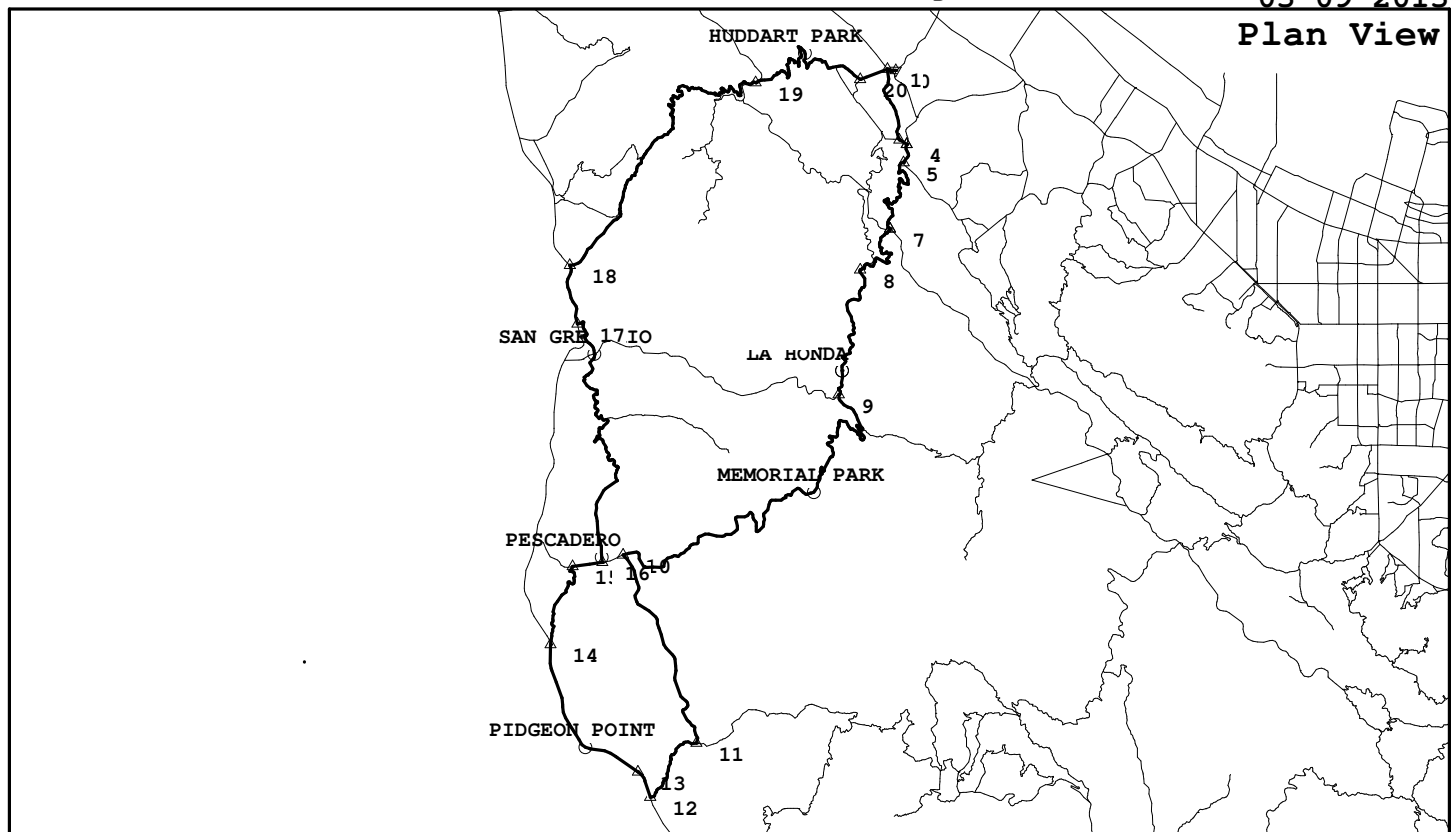

OLH, Pescadero, Cloverdale Loop, Stage, Tunitas

WSW027, 65.9 miles, 6048. feet of climbing

03-09-2013

<http://BikeMaster.home.att.net/>